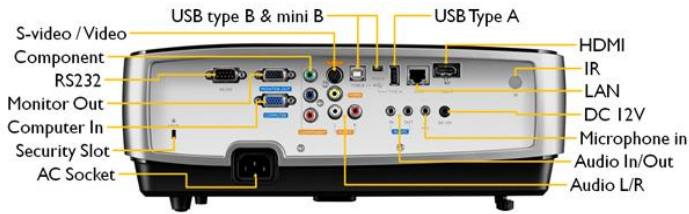

BenQ SH910

Digital Projector

Display Technology	DLP® by Texas Instruments®	
Native Resolution	1080P (1920 x 1080)	
Resolution Supported	VGA (640 x 480) to WUXGA (1920 x 1200)	
Brightness	4,000 ANSI Lumens	
Contrast Ratio	3,000:1 (Full on / Full off)	
Throw Ratio	1.4 - 2.1 (65" @ 2 meter)	
Zoom Ratio	Manual zoom, 1.50:1	
Keystone correction	1D, manual vertical +/- 20 degrees	
Lamp Life*	280W, 2000 / 3000 hours (Normal / Economic mode)	
Lamp Warranty	12 months or 2,000 cumulative hours whichever comes first	
Operational Noise	34 / 29 dB (Normal / Economic mode)	
Displayable Colours	Full 1.07 billion color palette	
Aspect Ratio	16:9 native, 5 aspect ratio selectable	
Horizontal Frequency	31 ~ 90 kHz	
Vertical Scan Rate	48~ 85 Hz	
Interface	Computer in (D-sub 15pin) x 1 Monitor out (D-sub 15pin) x 1 HDMI V1.3 x 1 Composite Video in x 1 S-Video in (Mini DIN 4pin) x 1 Component Video in x 1 Audio in (Mini Jack) x 1 Audio L/R in (RCA) x 1 Audio out (Mini Jack) x 1	Microphone in (Mini Jack) x 1 Speaker 10W x2 LAN (RJ45) x 1 (LAN Control & LAN Display) USB (Type A) x 1 (USB Reader & Keyboard / Mouse & Wireless Dongle) USB (Type B) x 1 (Download & Page up/down) USB (Type Mini B) x 1 (USB Display) DC 12V Trigger (3.5mm Jack) x 1 RS232 (DB-9pin) x 1
Compatibility	Video Compatibility HDTV Compatibility	NTSC / PAL / SECAM 480i / 480p / 576i / 576p / 720p / 1080i / 1080p
Auto Switching Power Supply	100 to 240 VAC, 50/60 Hz	
Power consumption	340W, Standby <1W	
On Screen Display Languages	Arabic / Bulgarian / Croatian / Czech / Danish / Dutch / English / Finnish / French / German / Greek / Hindi / Hungarian / Indonesian / Italian / Japanese / Korean / Norwegian / Polish / Portuguese / Romanian / Russian / Simplified Chinese / Spanish / Swedish / Thai / Traditional Chinese / Turkish (28 languages)	
Application Modes	Dynamic / Presentation / sRGB / Cinema / User 1 / User 2	
Functions	BrilliantColor™ Closed Captioning 3D Color Management Digital Zoom (x2) Freeze HDTV Compatible Quick Cooling USB Display + Reader Windows 7 Certified	High Altitude Mode Quick Auto Search Wall Color Correction Blank Auto Off K-locker slot Panel Key Lock LAN Control + Display Presentation Timer
Accessories Included	Quick Start Guide User Manual CD Remote Control w/ Battery	VGA (D-sub 15pin) Cable Power Cord
Accessories Optional	Wireless USB dongle Carry Bag 3D Glasses	Presentation Plus Spare Lamp Kit Wall Mount