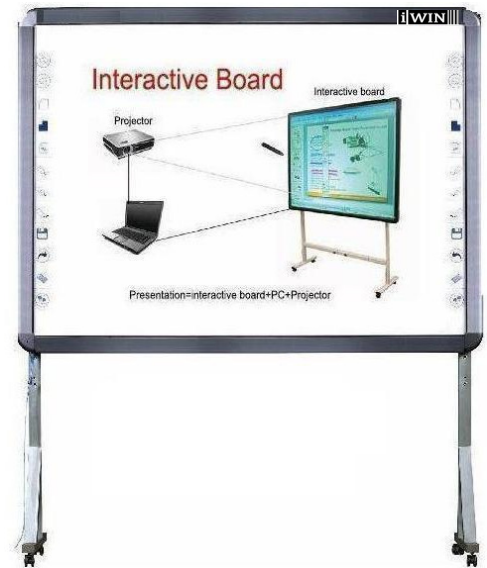

Interactive Whiteboards Duo Board-finger or pen

Features:

Energy Saving: USB Power supply doesn't need external power supply. Professional faceplate material with highgain and contrast, anti-dizzy and glisten, smooth surface for easy writing.

Touch operation: Write, draw and operate computer on boards by finger or point directly. Intelligent Pen-holder to let the Pen can be written the moment picked up. Through change different Pen color, the system will change the writing color automatically.

Powerful screen editing function supports writing, drawing, endorsing on any software interface or dynamic video. Easy and convenient tooling bar for operation. Switch between pen and mouse at random without clicking any button. Documents by handwriting easily insert into format like word, PPT, PDF, Excel, HTML etc. and save accordingly.

Gesture recognition: Single click realizes the function of writing by hands. Screen roaming by repeatedly click. Unlimited writing, roaming, zooming in and zooming out. Re-playing function for the writing and drawing.

Recording function: Users writing and language can be synchronized recorded and saved as standard flow media format. Automatic storage of all written page which display in thumbnails.

Technical Parameters

Parameters	IW-78IR	IW - 88IR	IW- 96IR	IW-106IR
Screen Surface	Scratch resistance, Antiglare & Hard surface	Scratch resistance, Antiglare & Hard surface	Scratch resistance, Antiglare & Hard surface	Scratch resistance, Antiglare & Hard surface
Aspect Ratio	4:3	16:9	16:9	16:9
Technology	Infrared ray	Infrared ray	Infrared ray	Infrared ray
Resolution	8192*8192	8192*8192	8192*8192	8192*8192
Computer Interface	USB 2.0 & Wi-Fi	USB 2.0 & Wi-Fi	USB 2.0 & Wi-Fi	USB 2.0 & Wi-Fi
Pen type	Stylus Provided	Stylus Provided	Stylus Provided	Stylus Provided
Writing Mode	Pen or Finger	Pen or Finger	Pen or Finger	Pen or Finger
Cursor Speed	120dot/sec.	120dot/sec.	120dot/sec.	120dot/sec.
Power	Direct from PC through USB	Direct from PC through USB	Direct from PC through USB	Direct from PC through USB
Screen Size (inch)	78"	82"	94	104
Working Temperature	5° to 45° C	5° to 45° C	5° to 45° C	5° to 45° C
Working Humidity	10 - 95 %	10 - 95%	10 - 95%	10 - 95%
Operating System	Windows 98/2000/XP/ Vista /Windows 7/Linux			
Annotation Software	Annotation software includes features like draw, choose, choose pens, annotate, erase, color, shapes, sizes, text, edit, fonts, stamp, move, capture picture, video, save, rotate, undo, image gallery, print, floating key board, back ground, Import, Export, spotlight, wrap screen, user selection etc.			

ABC Infosystems Pvt. Ltd.

Regd. Off.: 1/3, 2nd Floor, East Patel Nagar, New Delhi-110008
Branch Off: B-64, Basement, Indepuri, New Delhi-110012
Ph.: +91-11- 45138349, 25885337,
Cell: +91-98100 76839; 93100 76839
Email: anjani@abcinfo.in; anjanijaiswal@yahoo.com