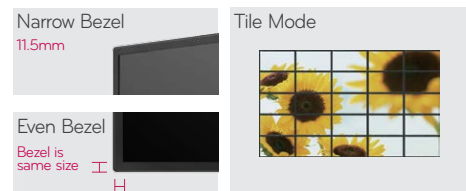

## NARROW & EVEN BEZEL

WS50B has Narrow bezel so this can save space efficiently. Also, it designed even size bezel that can make video wall image look natural.