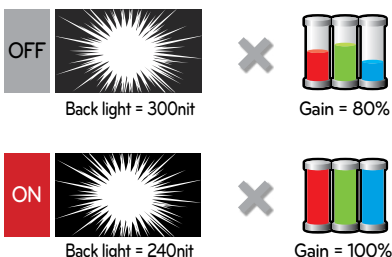

WS SERIES

Smart Energy Saving

Reduction energy consumption by approximately 30%