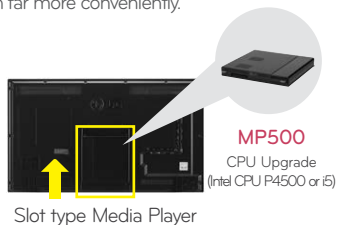

EASY INSTALLATION / MAINTENANCE

Light MP500 Built-In Media Player makes your signage look even slimmer and helps you maintain the system far more conveniently.